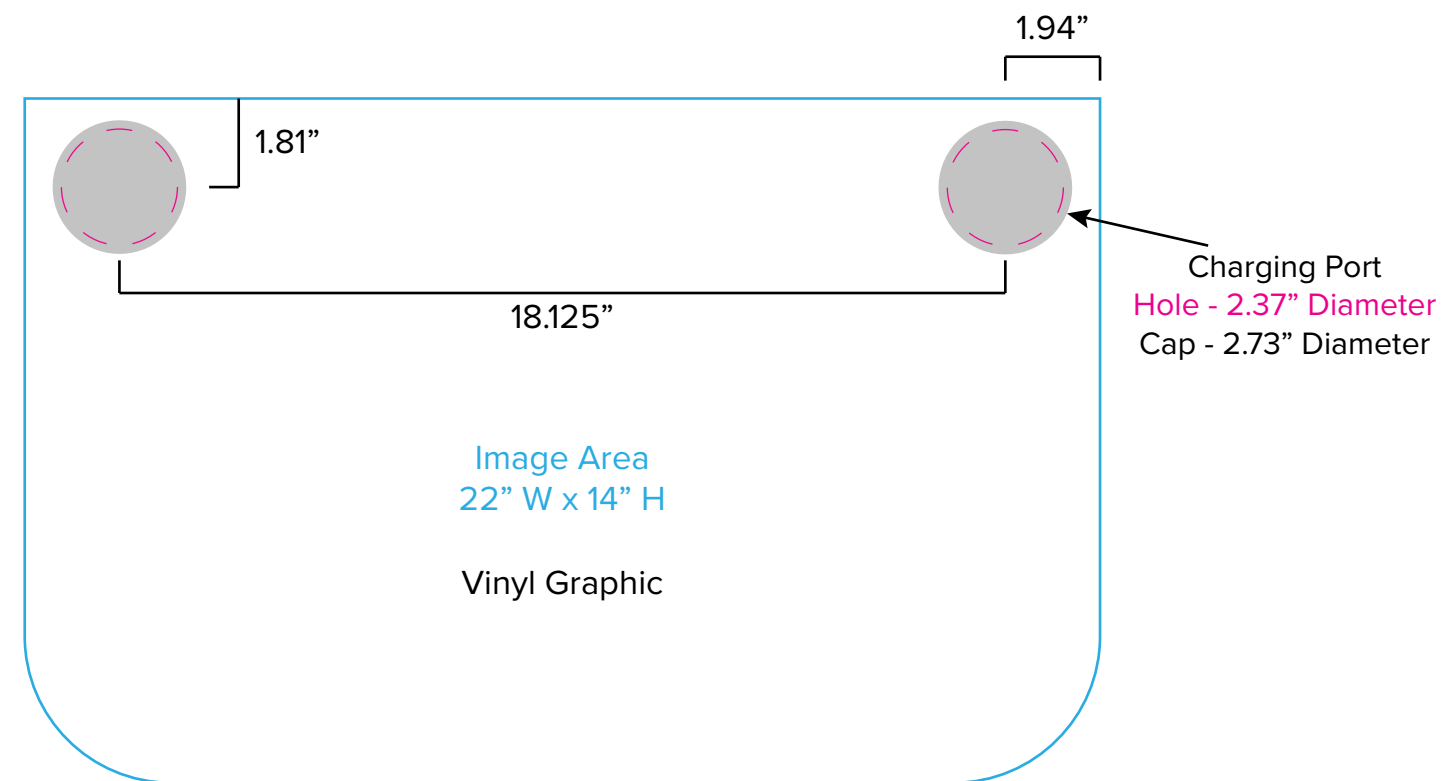

Graphic Template
10 x 20 Inline Exhibit
Backwall with Concave Rectangular Panel &
Flat, Arched Side Panels - SEG Graphics

NOTE: All Raster Art (jpg, tiff,psd, png, etc.) must be at least 100 dpi at print size.
Standard kits are often customized. Please check with Customer Service to ensure that this template matches your specific job.

Graphic Template Backwall Workstation – Direct Print Graphic

NOTE: All Raster Art (jpg, tiff,psd, png, etc.) must be at least 100 dpi at print size.
Standard kits are often customized. Please check with Customer Service to ensure that this template matches your specific job.

Graphic Template
Backwall Workstation Countertop – Vinyl Graphics
Graphics **NOT** included in base price. Please request pricing.

NOTE: All Raster Art (jpg, tiff,psd, png, etc.) must be at least 100 dpi at print size.
Standard kits are often customized. Please check with Customer Service to ensure that this template matches your specific job.

Graphic Template Portable Counter (SYM-408) – Direct Print Graphic

NOTE: All Raster Art (jpg, tiff,psd, png, etc.) must be at least 100 dpi at print size.
Standard kits are often customized. Please check with Customer Service to ensure that this template matches your specific job.