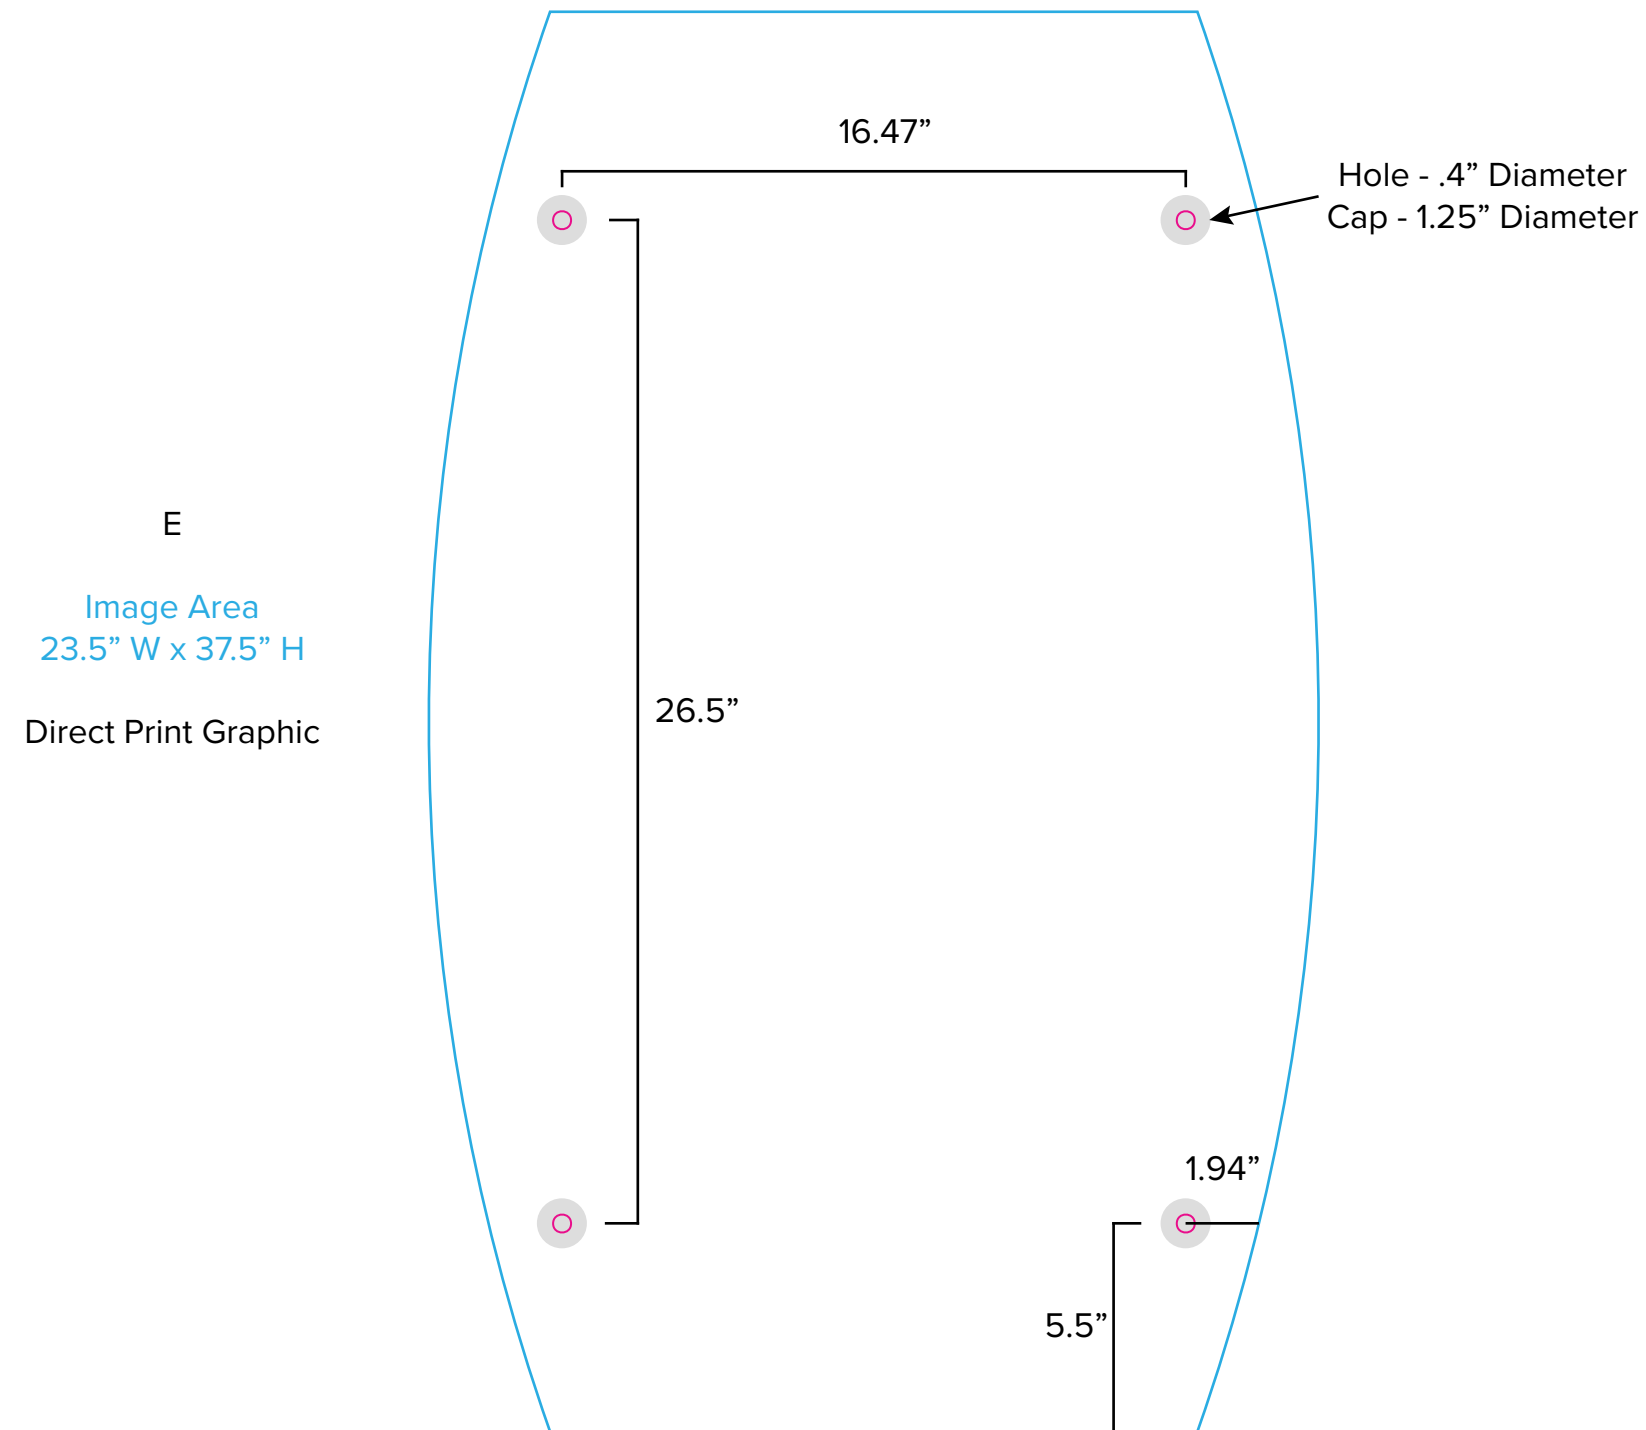

Graphic Template
10 x 20 Inline Exhibit
Backwall with Concave Rectangular Panel &
Flat, Arched Side Panels - SEG Graphics

NOTE: All Raster Art (jpg, tiff,psd, png, etc.) must be at least 100 dpi at print size.
Standard kits are often customized. Please check with Customer Service to ensure that this template matches your specific job.

Graphic Template Backwall Workstation – Direct Print Graphic

NOTE: All Raster Art (jpg, tiff,psd, png, etc.) must be at least 100 dpi at print size.
Standard kits are often customized. Please check with Customer Service to ensure that this template matches your specific job.

Graphic Template
Backwall Workstation Countertop – Vinyl Graphics
Graphics **NOT** included in base price. Please request pricing.

NOTE: All Raster Art (jpg, tiff,psd, png, etc.) must be at least 100 dpi at print size.
Standard kits are often customized. Please check with Customer Service to ensure that this template matches your specific job.

Graphic Template Portable Counter (SYM-408) – Direct Print Graphic

NOTE: All Raster Art (jpg, tiff,psd, png, etc.) must be at least 100 dpi at print size.
Standard kits are often customized. Please check with Customer Service to ensure that this template matches your specific job.