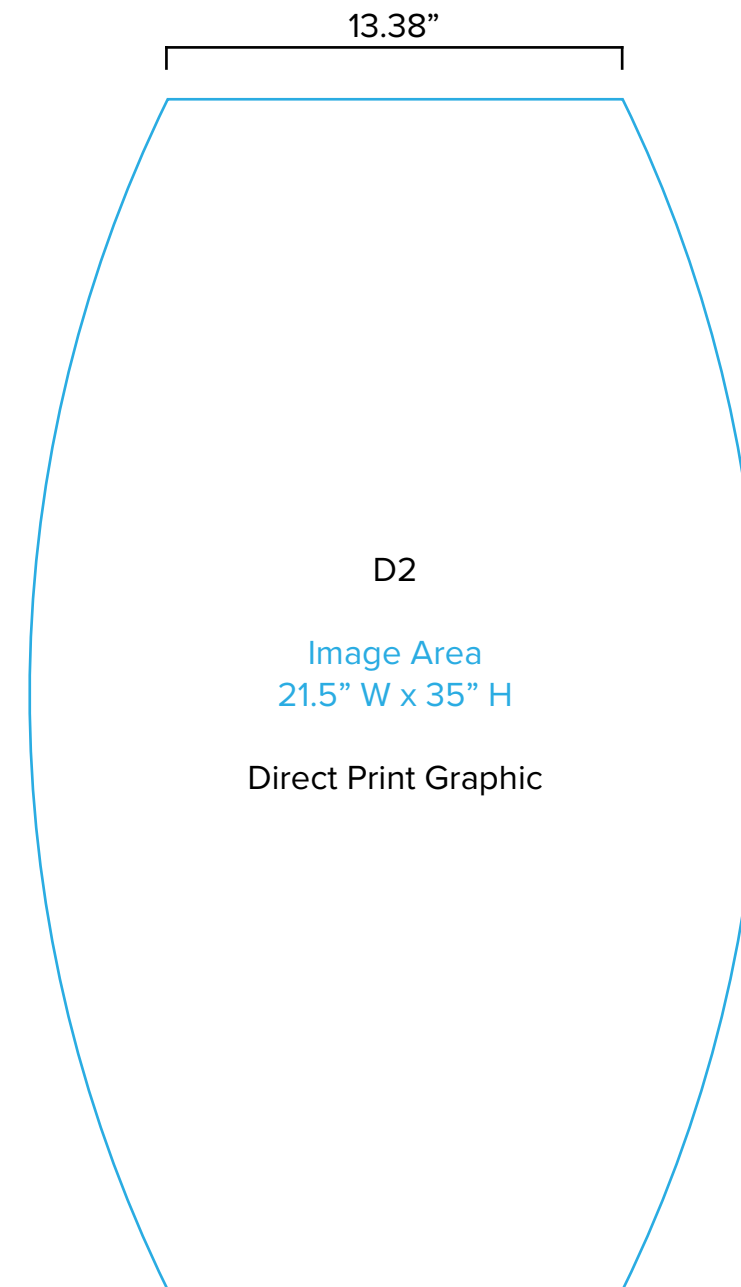

Graphic Template
10 x 20 Inline Exhibit
Backwall with Concave Rectangular Panel &
Flat, Arched Side Panels - SEG Graphics

NOTE: All Raster Art (jpg, tiff,psd, png, etc.) must be at least 100 dpi at print size.
Standard kits are often customized. Please check with Customer Service to ensure that this template matches your specific job.

Graphic Template Backwall Workstation – Direct Print Graphic

NOTE: All Raster Art (jpg, tiff,psd, png, etc.) must be at least 100 dpi at print size.
Standard kits are often customized. Please check with Customer Service to ensure that this template matches your specific job.

Graphic Template
Backwall Workstation Countertop – Vinyl Graphics
Graphics **NOT** included in base price. Please request pricing.

NOTE: All Raster Art (jpg, tiff,psd, png, etc.) must be at least 100 dpi at print size.
Standard kits are often customized. Please check with Customer Service to ensure that this template matches your specific job.

Graphic Template Portable Counter (SYM-408) – Direct Print Graphic

NOTE: All Raster Art (jpg, tiff,psd, png, etc.) must be at least 100 dpi at print size.
Standard kits are often customized. Please check with Customer Service to ensure that this template matches your specific job.