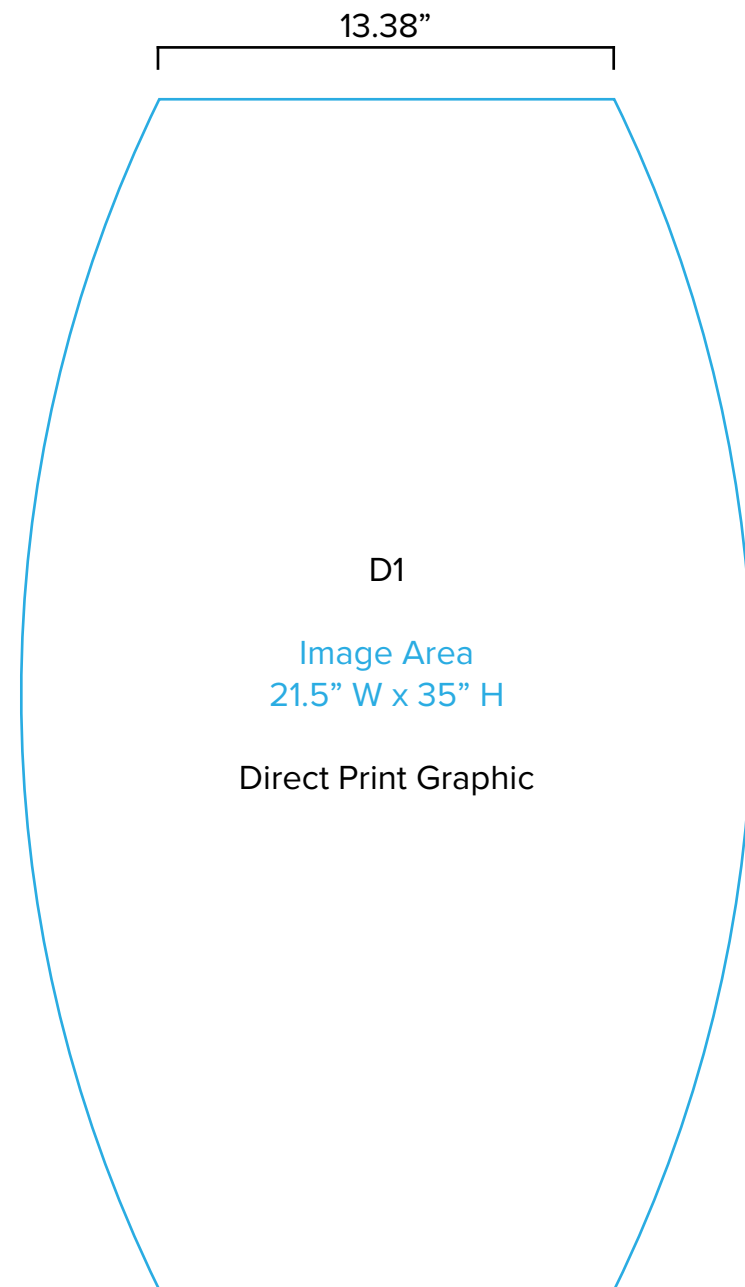

Graphic Template
10 x 20 Inline Exhibit
Backwall with Concave Rectangular Panel &
Flat, Arched Side Panels - SEG Graphics

NOTE: All Raster Art (jpg, tiff,psd, png, etc.) must be at least 100 dpi at print size.
Standard kits are often customized. Please check with Customer Service to ensure that this template matches your specific job.

Graphic Template Backwall Workstation – Direct Print Graphic

NOTE: All Raster Art (jpg, tiff,psd, png, etc.) must be at least 100 dpi at print size.
Standard kits are often customized. Please check with Customer Service to ensure that this template matches your specific job.

Graphic Template
Backwall Workstation Countertop – Vinyl Graphics
Graphics **NOT** included in base price. Please request pricing.

NOTE: All Raster Art (jpg, tiff,psd, png, etc.) must be at least 100 dpi at print size.
Standard kits are often customized. Please check with Customer Service to ensure that this template matches your specific job.

Graphic Template Portable Counter (SYM-408) – Direct Print Graphic

NOTE: All Raster Art (jpg, tiff,psd, png, etc.) must be at least 100 dpi at print size.
Standard kits are often customized. Please check with Customer Service to ensure that this template matches your specific job.