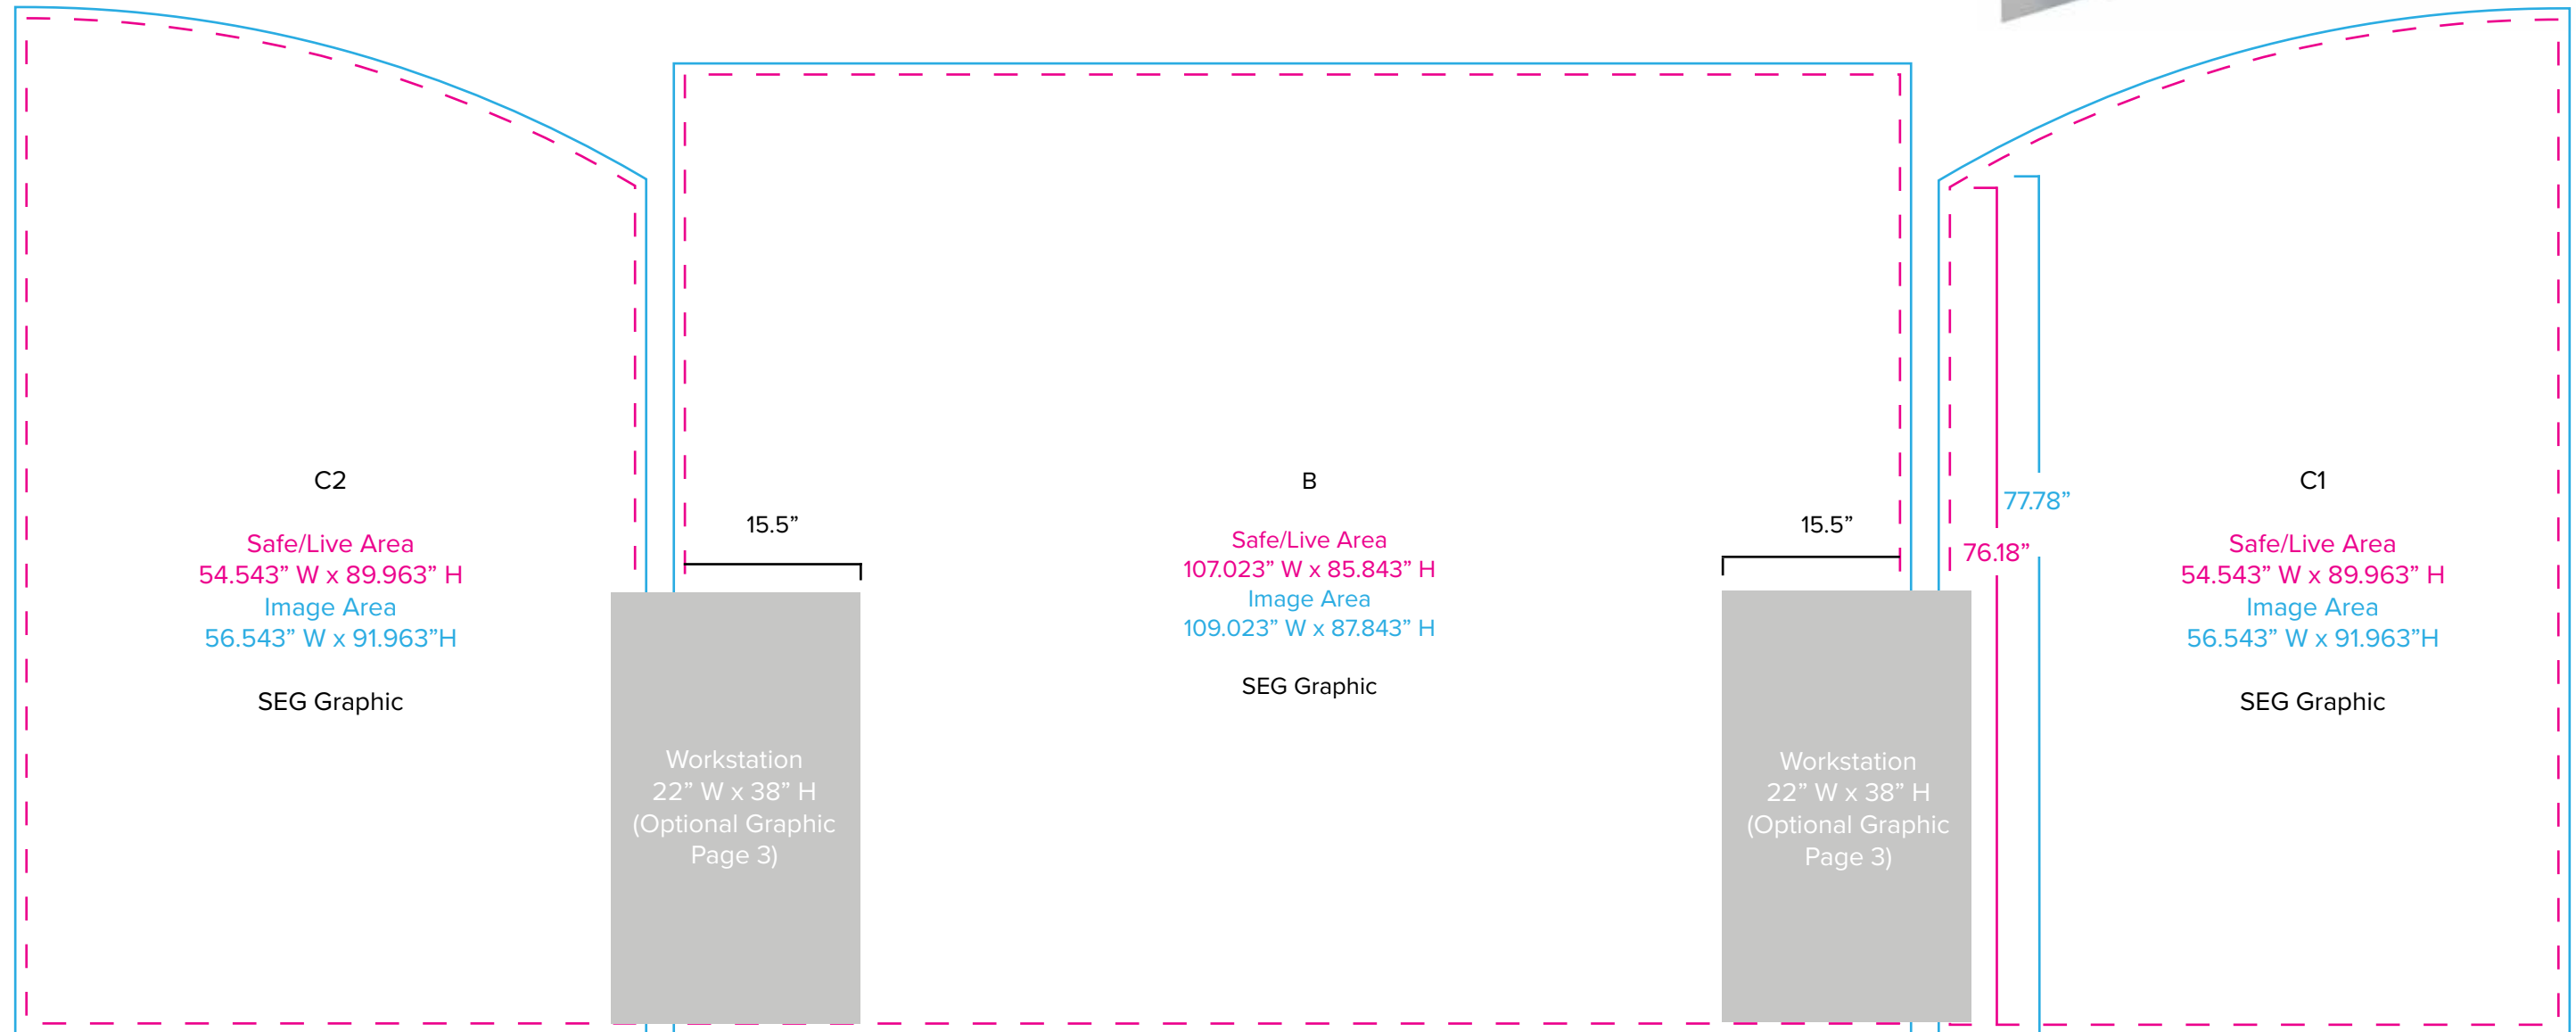

Graphic Template
10 x 20 Inline Exhibit
Backwall with Concave Rectangular Panel &
Flat, Arched Side Panels - SEG Graphics

NOTE: All Raster Art (jpg, tiff,psd, png, etc.) must be at least 100 dpi at print size.
Standard kits are often customized. Please check with Customer Service to ensure that this template matches your specific job.

Graphic Template Backwall Workstation – Direct Print Graphic

NOTE: All Raster Art (jpg, tiff,psd, png, etc.) must be at least 100 dpi at print size.
Standard kits are often customized. Please check with Customer Service to ensure that this template matches your specific job.

Graphic Template
Backwall Workstation Countertop – Vinyl Graphics
Graphics **NOT** included in base price. Please request pricing.

NOTE: All Raster Art (jpg, tiff,psd, png, etc.) must be at least 100 dpi at print size.
Standard kits are often customized. Please check with Customer Service to ensure that this template matches your specific job.

Graphic Template Portable Counter (SYM-408) – Direct Print Graphic

NOTE: All Raster Art (jpg, tiff,psd, png, etc.) must be at least 100 dpi at print size.
Standard kits are often customized. Please check with Customer Service to ensure that this template matches your specific job.